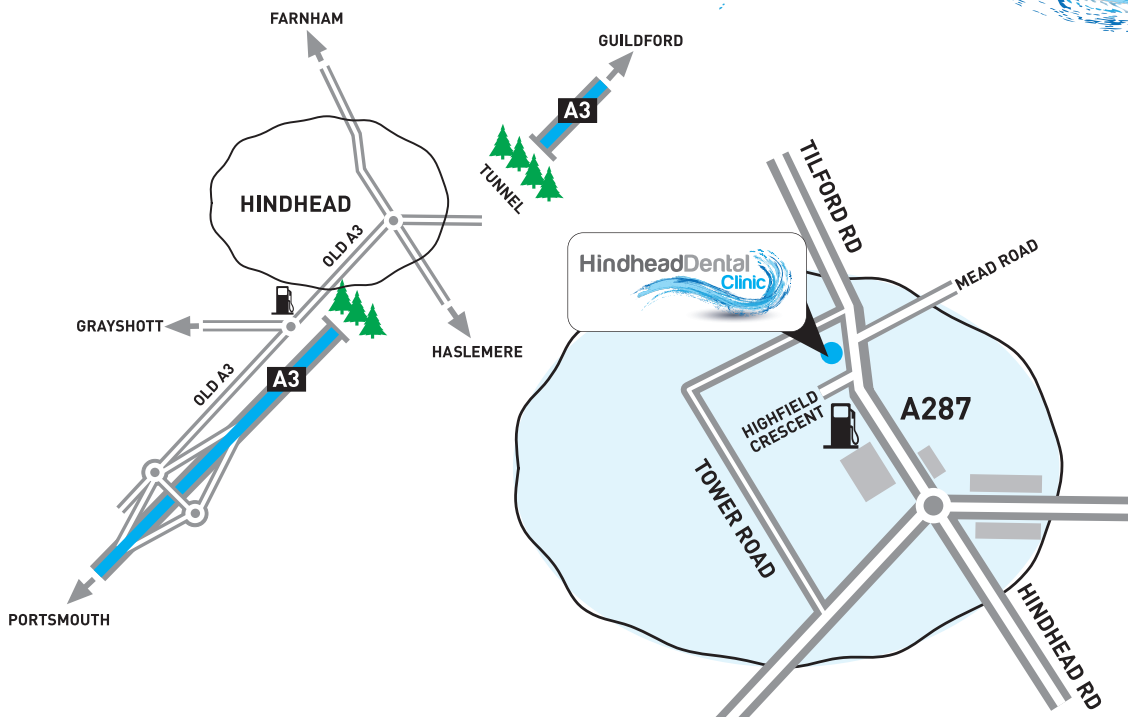

HindheadDental Clinic

Directions

Get in Touch
Hindhead Dental Clinic
Tilford Road
Hindhead
Surrey
GU26 6TD

Tel : 01428 605802

Fax : 01428 606806

Email : implant@hindhead-dc.co.uk

Heading South from Guildford on the A3, take the slip road immediately after the Hindhead Tunnel. Take the third exit off the roundabout, cross over the bridge to the next roundabout. Take the second exit onto the old A3 (A333). Go straight on at the Grayshott turning roundabout up to the next mini-roundabout. Turn left at the mini-roundabout then travel approximately 100 metres, passing the petrol station, then turn left into Hindhead Dental Clinic car park which is opposite Mead Road.

Heading North on the A3 from Liphook, take the slip road off the A3 just before the Hindhead Tunnel. Take the second exit off the roundabout on to the old A3 (A333) and follow as per the instructions above.

Coming from Farnham, follow the A287 all the way to Hindhead. 50 metres after Tower Road which will be on your right, turn right into Hindhead Dental Clinic's car park.

Coming from Haslemere, follow the A286 up to Hindhead. Go straight across both mini-roundabouts (where the traffic lights used to be) then travel approximately 100 metres, passing the petrol station, turn left into Hindhead Dental Clinic car park which is opposite Mead Road.